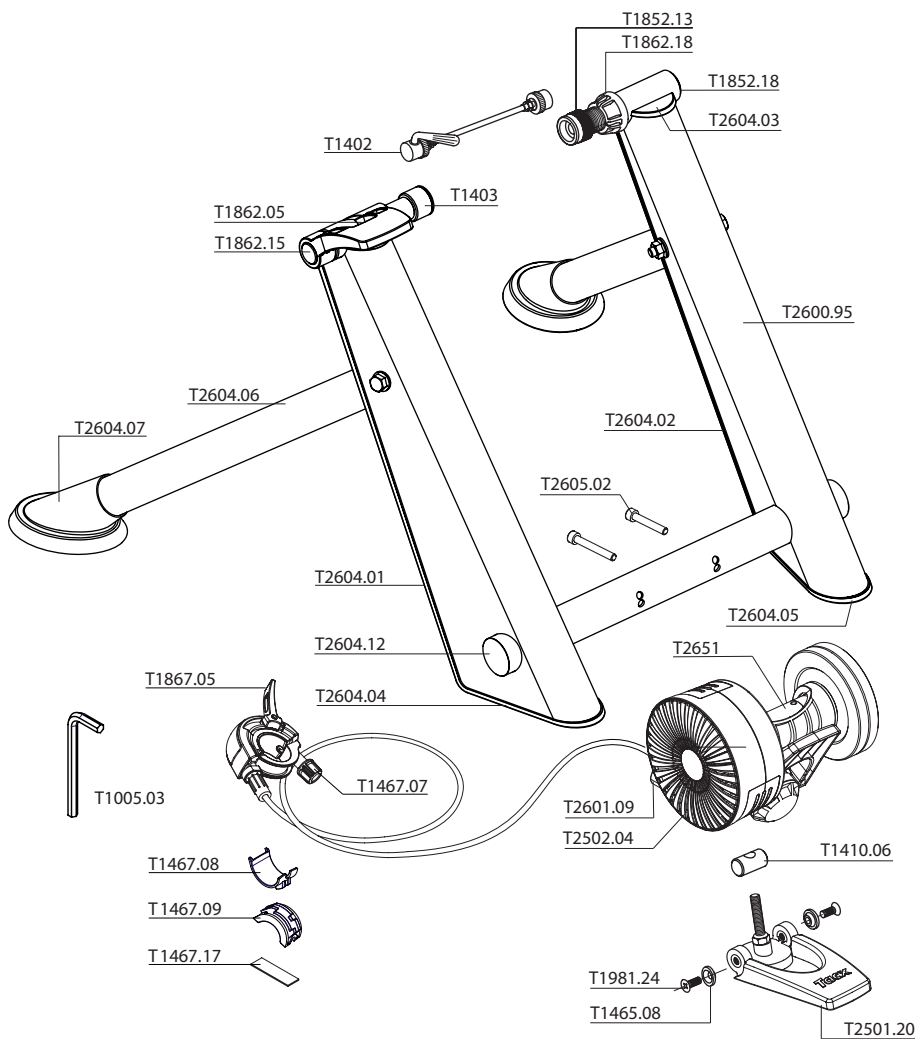

Blue Matic T2650

Tacx

T2600.50

T2605

- T1005.03** Allen Key 5 mm
- T1402** Quick Release, rear wheel
- T1403** Quick release holder
- T1410.06** Spacer, M8
- T1465.08** Washer for hinge
- T1467.07** Starknob
- T1467.08** Rubber insert, 31,8
- T1467.09** Rubber insert, 25,8
- T1467.17** Rubber strip
- T1852.13** Bolt, M20 (with quick release)
- T1852.15** Slide part, round 20mm
- T1852.18** Screen capsule, M20
- T1862.05** Lever, blue
- T1862.18** Star knob, M20 x 2, blue
- T1867.05** Resistance lever, blue
- T1981.24** Screw, 5 x 14
- T2501.20** Handle complete (bleu)
- T2502.04** Endcap Booster brake
- T2600.50** Manual set Blue trainer
- T2600.95** Blue trainer frame
- T2601.09** Bearingblock mounting piece
- T2604.01** Insert Blue frame, left
- T2604.02** Insert Blue frame, right
- T2604.03** End cap Blue frame
- T2604.04** Rubber foot Blue frame, left
- T2604.05** Rubber foot Blue frame, right
- T2604.06** Frontleg Blue frame
- T2604.07** Rubber foot frontside
- T2604.12** End cap, 35 mm
- T2605** Fitting kit Blue trainer
- T2605.02** Bolt, M6 x 50
- T2651** Resistance unit Blue Matic

T2650

60 x 50 x 14cm

9,3 kg